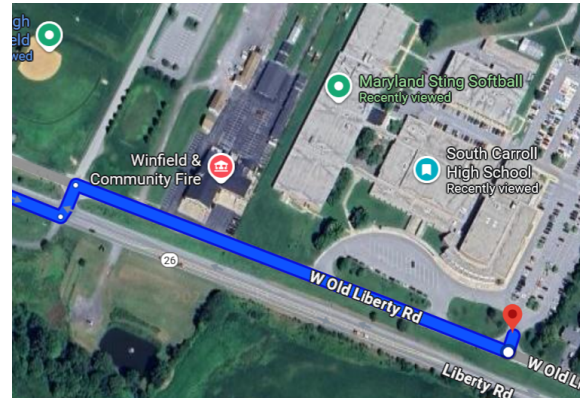

South Carroll High School
1300 W Old Liberty Rd
Sykesville, MD 21784
Bus Parking (39°26'31.0"N 77°02'26.5"W)

FROM THE WEST:

- Take I-70 east towards Baltimore
- Take exit 68 for MD-27 N towards Mt. Airy
- Use any lane to turn left onto MD-27N/Ridge Rd
- Turn Right on MD-26 E/Liberty Road
- Turn left toward W Old Liberty Rd
- Turn right at the 1st cross street onto W Old Liberty Rd
- Turn left into the school Parking lot

FROM THE EAST:

- Take I-70 west towards Frederick
- Take exit 76 to merge onto MD-97 N toward Westminster
- Merge onto MD-97 N
- At the traffic circle, take the 3rd exit onto W Old Liberty Rd
- Turn right onto Bushey Rd
- Turn left at the 1st cross street onto MD-26 W
- Turn right toward W Old Liberty Rd
- Turn left onto W Old Liberty Rd
- Turn right into the school Parking lot

FROM THE NORTH:

- Take MD-97 south to MD-140 east toward Baltimore
- Turn right onto MD-97 south / Malcolm Drive
- Take the MD - 26 exit
- Turn left onto MD - 26
- Turn right toward W Old Liberty Rd
- Turn left onto W Old Liberty Rd
- Turn right into the school Parking lot

FROM THE SOUTH:

- Take I-95 north towards Baltimore
- Take exit 38B for MD-32 west towards Columbia
- Head west and north on MD-32 for approximately 24 miles
- At the next traffic light, turn left onto MD - 26/Liberty Road
- Turn right toward W Old Liberty Rd
- Turn left onto W Old Liberty Rd
- Turn right into the school Parking lot