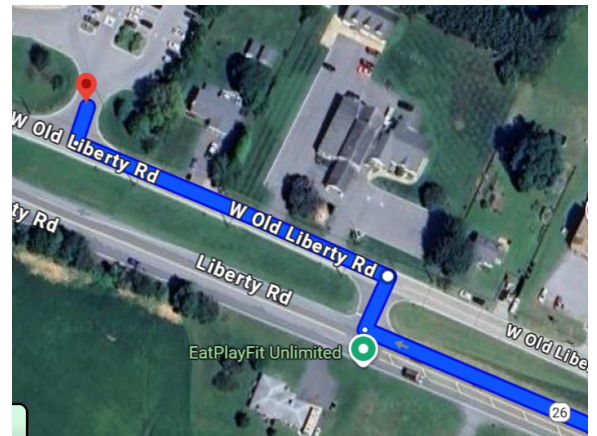

South Carroll High School
1300 W Old Liberty Rd
Sykesville, MD 21784
Bus Parking (39°26'31.0"N 77°02'26.5"W)

FROM THE WEST:

- Take I-70 east towards Baltimore
- Take exit 68 for MD-27 N towards Mt. Airy
- Use any lane to turn left onto MD-27N/Ridge Rd
- Turn Right on MD-26 E/Liberty Road
- Turn left toward W Old Liberty Rd
- Turn right at the 1st cross street onto W Old Liberty Rd
- Turn left into the school Parking lot

FROM THE EAST:

- Take I-70 west towards Frederick
- Take exit 76 to merge onto MD-97 N toward Westminster
- Merge onto MD-97 N
- At the traffic circle, take the 3rd exit onto W Old Liberty Rd
- Turn right onto Bushey Rd
- Turn left at the 1st cross street onto MD-26 W
- Turn right toward W Old Liberty Rd
- Turn left onto W Old Liberty Rd
- Turn right into the school Parking lot

FROM THE NORTH:

- Take MD-97 south to MD-140 east toward Baltimore
- Turn right onto MD-97 south / Malcolm Drive
- Take the MD - 26 exit
- Turn left onto MD - 26
- Turn right toward W Old Liberty Rd
- Turn left onto W Old Liberty Rd
- Turn right into the school Parking lot

FROM THE SOUTH:

- Take I-95 north towards Baltimore
- Take exit 38B for MD-32 west towards Columbia
- Head west and north on MD-32 for approximately 24 miles
- At the next traffic light, turn left onto MD - 26/Liberty Road
- Turn right toward W Old Liberty Rd
- Turn left onto W Old Liberty Rd
- Turn right into the school Parking lot